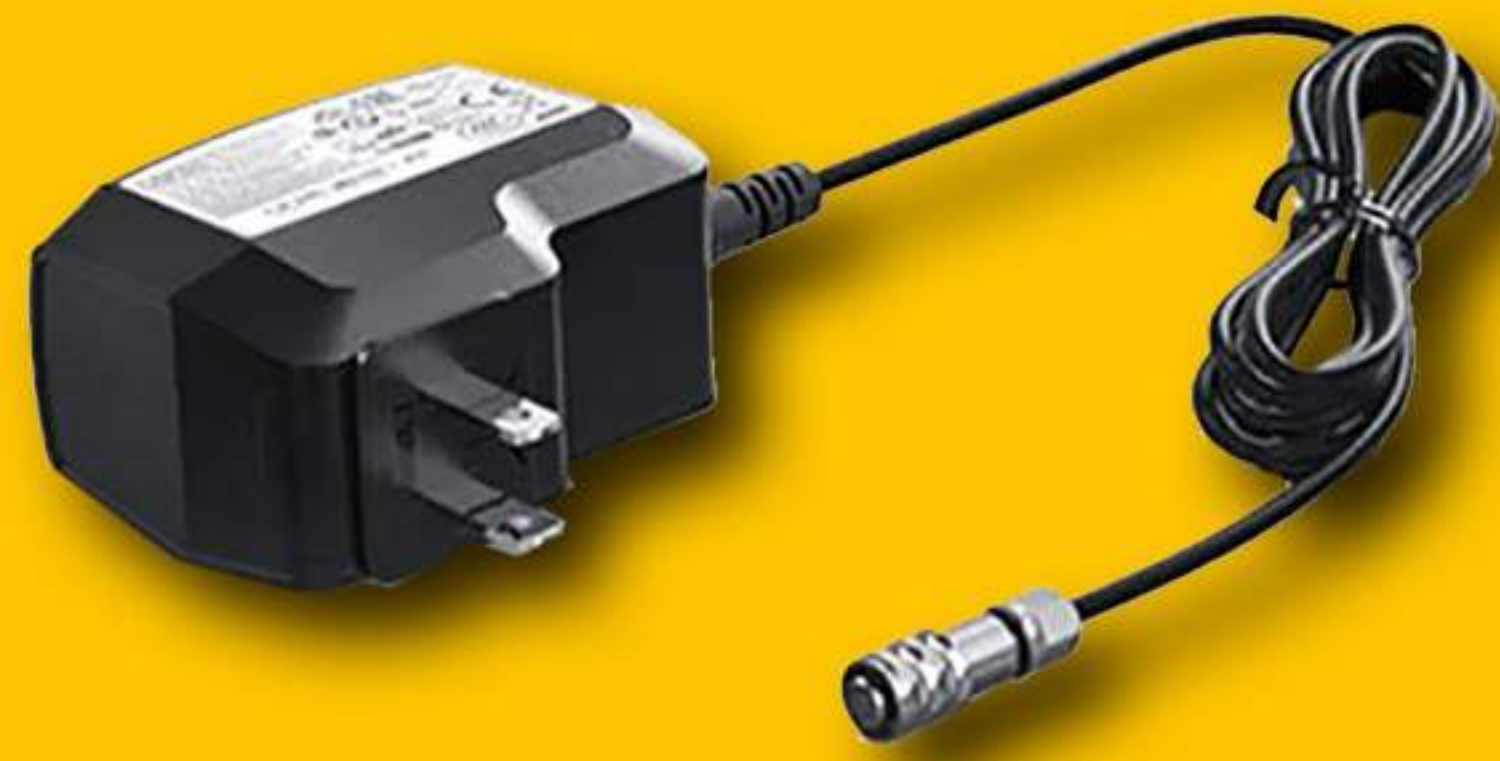

CABLES Y ALIMENTACIÓN

ADAPTADOR DE PARED BLACKMAGIC

20.000 COP