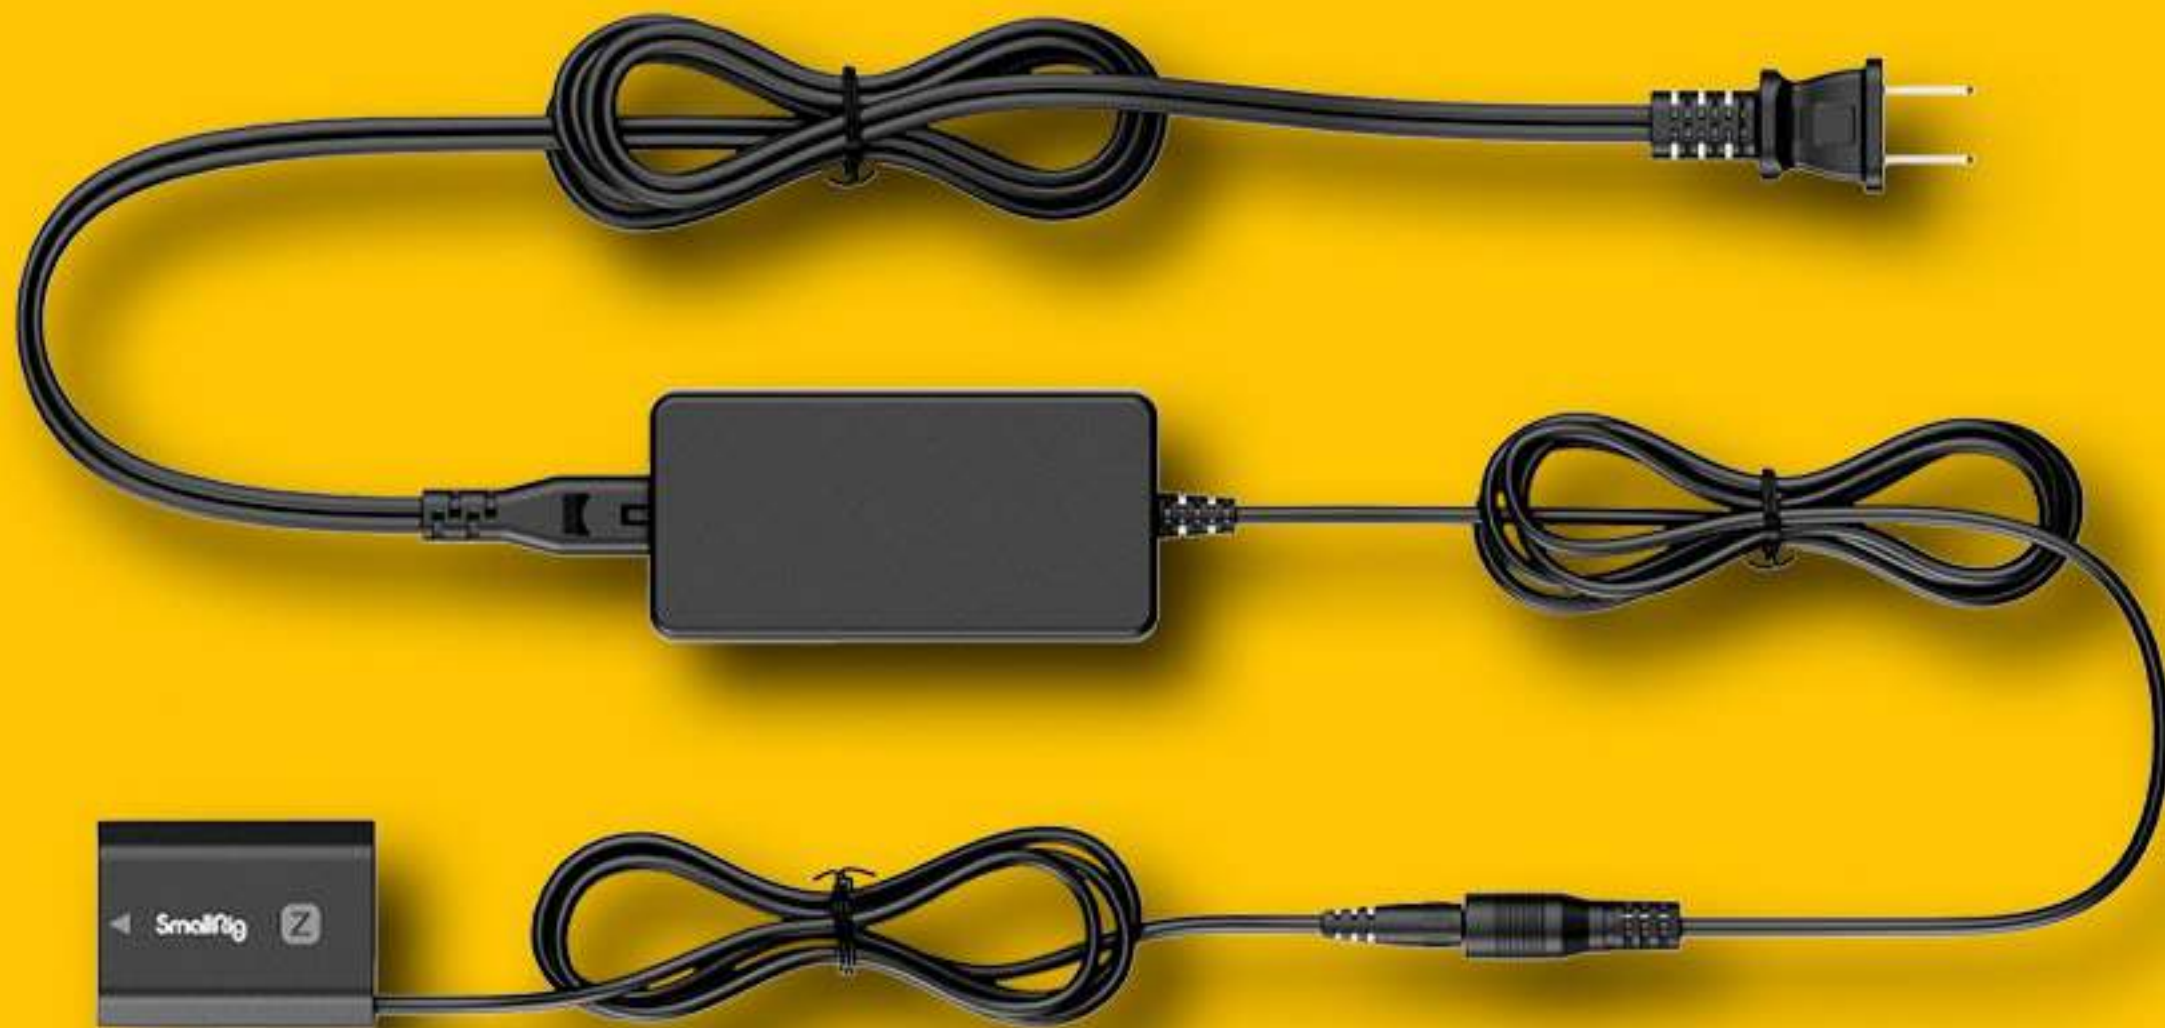

ADAPTADOR DE PARED SONY

20.000 COP